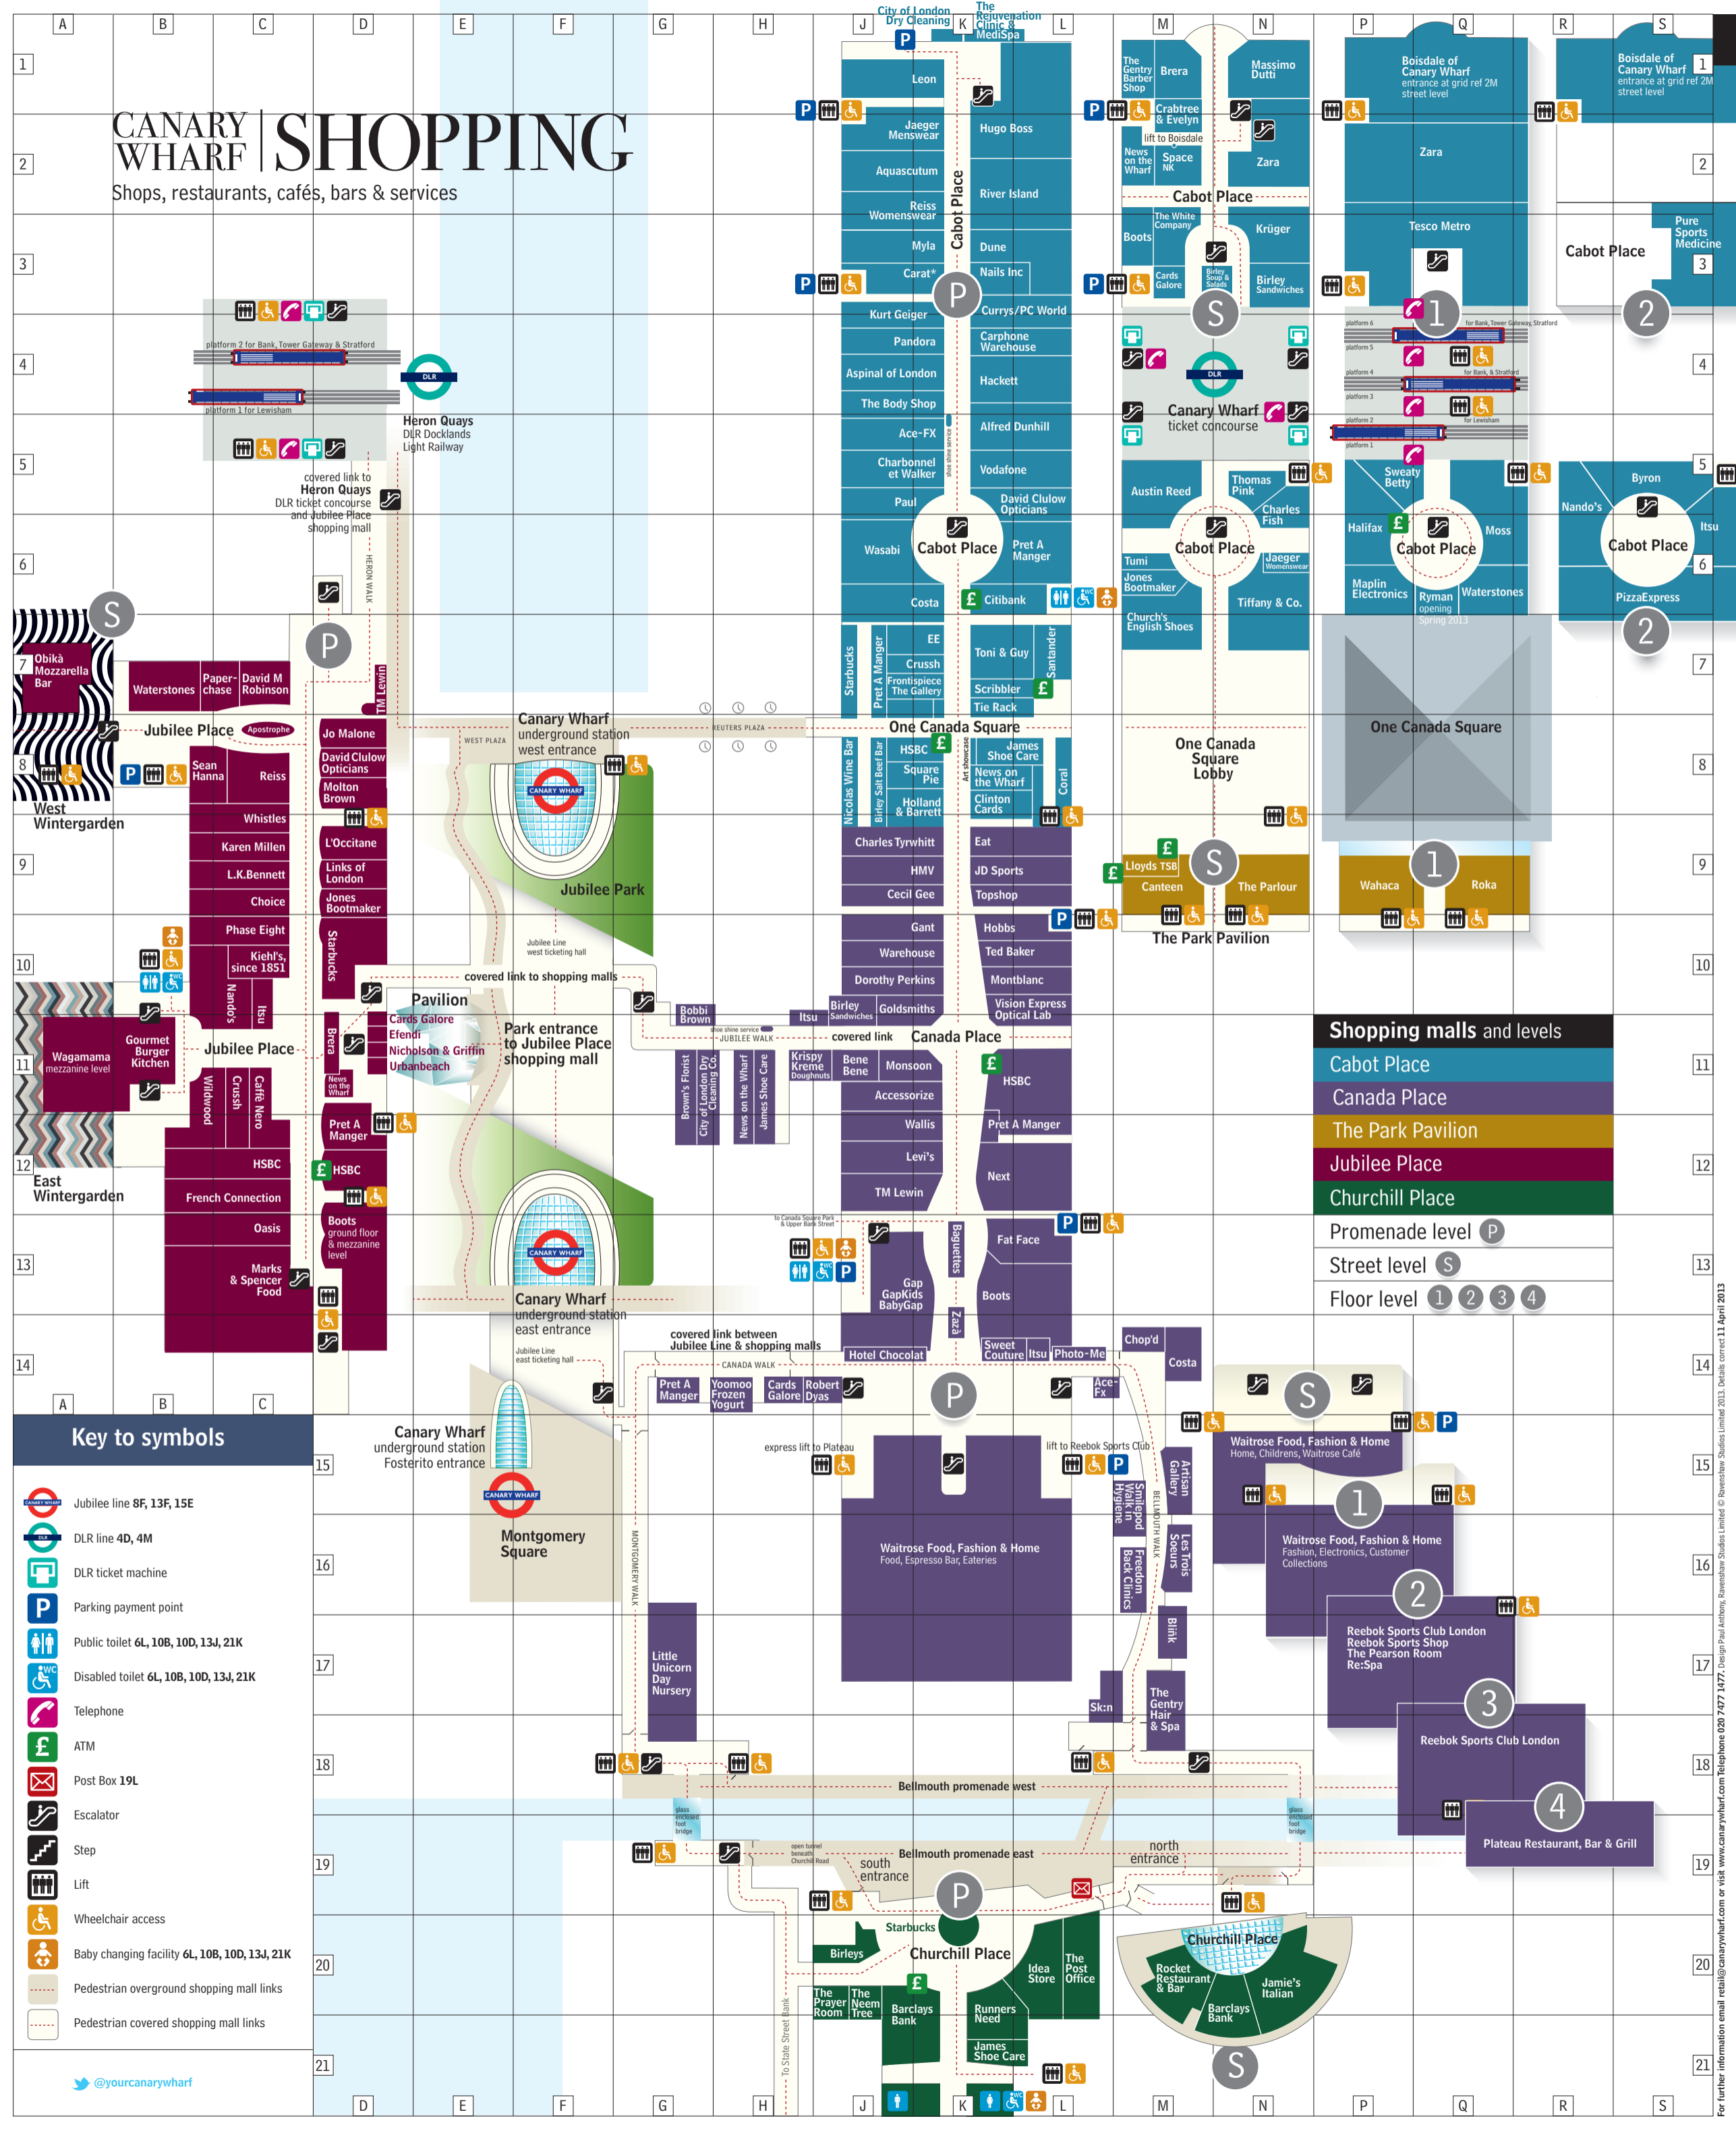

CANARY WHARF SHOPPING

Shops, restaurants, cafés, bars & services

Retail directory

- Shops**
- Accessorize 11K
 - Alfred Dunhill 5K
 - Aquascutum 2K
 - Artisan Gallery 15M
 - Aspinal of London 4K
 - Austin Reed 5M
 - BabyGap 13K
 - Bobbi Brown 11G
 - The Body Shop 4K
 - Boots the Chemist 3M, 13D, 13K
 - Brown's Florist 11G
 - Carat* 3K
 - Cards Galore 3M, 11D, 14H
 - Carphone Warehouse 4K
 - Cecil Gee 9K
 - Charbonnel et Walker 5K
 - Charles Fish 6N
 - Charles Tyrwhitt 9K
 - Choice 9C
 - Church's English Shoes 7M
 - Clinton Cards 8K
 - Crabtree & Evelyn 11M
 - Currys/PC World 3K
 - David Clulow Opticians 5K, 8D
 - David M Robinson 7C
 - Dorothy Perkins 10K
 - Dune 3K
 - EE 7K
 - Fat Face 13K
 - French Connection 12C
 - Frontispiece The Gallery 7K
 - Gant 10K
 - Gap 13K
 - GapKids 13K
 - Goldsmiths 10K
 - Hackett 4K
 - HMV 9K
 - Hobbs 10K
 - Hollands & Barrett 8K
 - Hotel Chocolat 14J
 - Hugo Boss 2K
 - Jaeger Menswear 2K
 - Jaeger Womenswear 6N
 - JD Sports 9K
 - Jo Malone 8D
 - Jones Bootmaker 6M, 9D
 - Karen Millen 9C
 - Kurt Geiger 3K
 - L'Occitane 9D
 - Les Trois Sœurs 16M
 - Levi's 12K
 - Links of London 9D
 - L.K.Bennett 9C
 - Maplin Electronics 6P
 - Marks & Spencer Food 13C
 - Massimo Dutti 11N
 - Molton Brown 8D
 - Monsoon 11K
 - Montblanc 10K
 - Moss 6Q
 - Myla 3K
 - News on the Wharf 2M, 8K, 10D, 11H
 - Next 12K
 - Nicolas Wine Merchant 8J
 - Oasis 13C
 - Pandora 4K
 - Paperchase 7C
 - Phase Eight 10C
 - Reebok Sports Shop 17P
 - Reiss 8C
 - Reiss Womenswear 2K
 - River Island 2K
 - Robert Dyas 14J
 - Runners Need 20K
 - Ryman, opening Spring 2013 6Q
 - Scribbler 7K
 - Space NK 2M
 - Sweaty Betty 5P
 - Ted Baker 10K
 - Tesco Metro 3Q
 - Thomas Pink 5N
 - Tie Rack 7K
 - Tiffany & Co. 6N
 - TM Lewin 7D, 12K
 - Topshop 9K
 - Tumi 6M
 - Vision Express Optical Lab 10K
 - Vodafone 5K
 - Waitrose Food, Fashion & Home 15K
 - Wallis 12K
 - Warehouse 10K
 - Waterstones 6Q, 7B
 - Whistles 9C
 - The White Company 3M
 - Zara 2N
- Restaurants**
- Boisdale of Canary Wharf 1Q, 1S. Entrance lift & stairs 2M
 - Byron 5S
 - Canteen 9M
 - Gourmet Burger Kitchen 11B
 - Itsu 6S, 11C, 11H, 14L
 - Jamie's Italian 20N
 - Leon 1K
 - Nando's 5R, 11C
 - Obika Mozzarella Bar 7A
 - The Parlour 9N
 - The Pearson Room, Reebok Sports Club 17P
 - PizzaExpress 6S
 - Plateau Restaurant, Bar & Grill 18R express lift 15J
 - Rocket Restaurant & Bar 20M
 - Roka 9Q
 - Wagamama 11A
 - Wahaca 9P
 - Wildwood 11B
- Cafes & Bars**
- Apostrophe 8C
 - Baguettes 13K
 - Bene Bene 11J
 - Birleys 20J
 - Birley Salt Beef Bar 8J
 - Birley Sandwiches 3N, 11J
 - Birley Soup & Salads 3N
 - Brera 1M, 11D
 - Caffe Nero 11C
 - Chop'd 14M
 - Costa 6K, 14M
 - Crussh 7K, 11C
 - Eat 9K
 - Krispy Kreme Doughnuts 11H
 - Kruger 3N
 - Nicolas Wine Bar 8J
 - Paul 5K
 - Pret A Manger 6L, 7J, 12D, 12K, 14G
 - Square Pie 8K
 - Starbucks 7J, 10D, 20K
 - Sweet Couture, Cake Boutique 14K
 - Wasabi 6J
 - Yoomoo Frozen Yogurt 14H
 - Zazá 14K
- Services**
- ATM's 6P, 7L, 8K, 9M, 11D, 11K, 12D, 20K
 - Ace-FX Bureau de Change 5K, 14L
 - Barclays Bank 20J, 20N
 - Biflk 17M
 - Boots the Chemist 3M, 13D, 13K
 - Citibank 6K
 - City of London Dry Cleaning Co. 1K, 11G
 - Coral 8L
 - David Clulow Opticians 5K, 8D
 - Elendi Dry Cleaners 11D
 - Freedom Back Clinics 15M
 - The Gentry Barber Shop 1M
 - The Gentry Hair & Spa 17M
 - Halifax 6P
 - HSBC 11K, 12C, 12D
 - Idea Store 20L
 - James Shoe Care 8K, 11H, 21K
 - James Shoe Shine Chair 5K, 11D, 11H
 - Little Unicorn Day Nursery 17G
 - Lloyds TSB 9M
 - Nails Inc. 5K
 - The Neem Tree Dental Practice 20J
 - Nicholson & Griffin, Gentlemen's Hairdresser 11D
 - Photo-Me 14L
 - The Post Office 20L
 - The Prayer Room 20J
 - Pure Sports Medicines 3S
 - Reebok Sports Club London 17Q
 - Re-Spa, Reebok Sports Club London 17P
 - The Rejuvenation Clinic & MediSpa 1K
 - Sanander 7L
 - Sean Hanna 8B
 - Sk:n 17L
 - Smilepod, Walk in Hygiene 15M
 - Toni & Guy 7K
 - Urbanbeach Tanning & Beauty 11D
 - Vision Express Optical Lab 10K