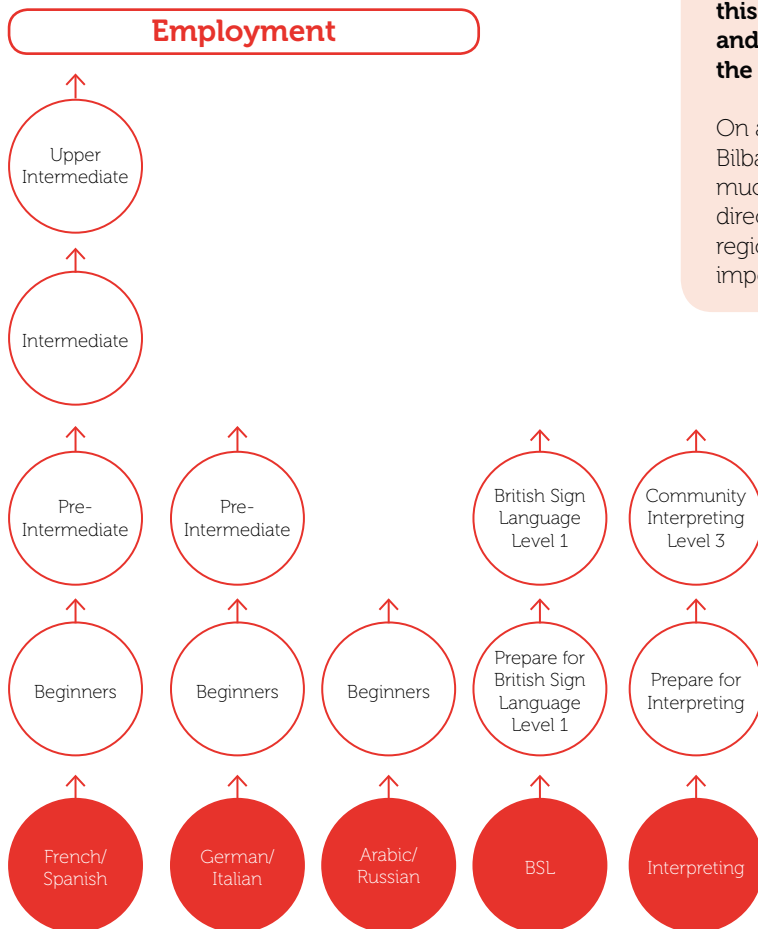

Languages

Languages

We offer courses in a wide variety of foreign languages.

Develop and Build Your Language Skills

If you want to maintain your speaking and listening skills, we offer a number of classes that allow you to continue to improve your skills. Whether you are learning for a holiday or to communicate with members of your community or family, we have classes for you.

A number of languages are offered at higher levels which can be seen in the table.

Develop Skills to Support Your Work

Sign Language at Level 1 and Community Interpreting Level 3 both cover skills employers are looking for.

Progression Route Language

Cheryl Moore

Spanish for Beginners

Cheryl has been studying Spanish for Beginners this year. She uses apps to help her learning and her fellow learners go to her for advice on the best apps to use.

On a recent trip to Northern Spain, travelling to Bilbao and Asturias, Cheryl was surprised how much she could understand when asking for directions. As tourism is less common in this region being able to speak some Spanish was important.