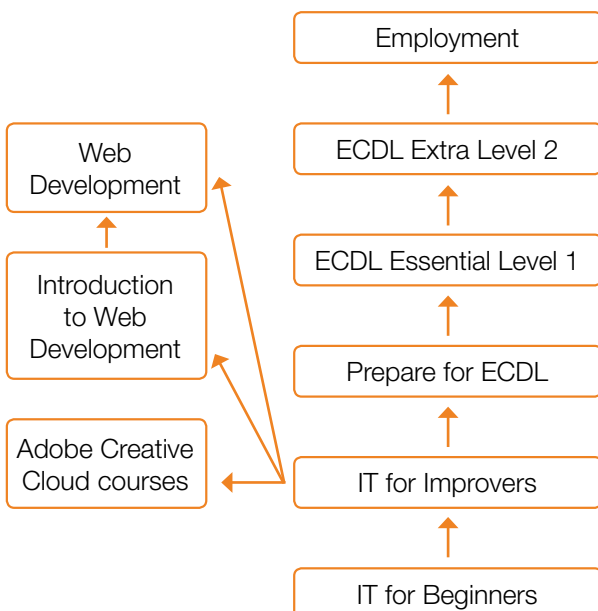

Develop and Build Your Skills

If you are looking to improve your skills we offer courses for those who already understand the basics. Our IT Improvers classes help you develop and expand the skills you have learned in Beginners. We have a range of Project Management courses to build your business skills, including MS Project which combines business and IT.

Creative IT

Use the latest Adobe software and learn how to:

- Edit photos and videos
- Design graphics and publications
- Create your own website.

Progression Route ICT

Qualify in IT

We offer nationally recognised qualifications in IT.

The courses are:

- Prepare for ECDL
- ECDL Essentials Level 1*
- ECDL Extra Level 2*

*Note: you will need to complete both Essentials and Extra to obtain the full ECDL qualification.

ICT Levels

Beginners

IT for Beginners is suitable for those with little or no previous experience of using IT. For other Beginners courses you will need basic computer skills eg opening software applications, saving files etc.