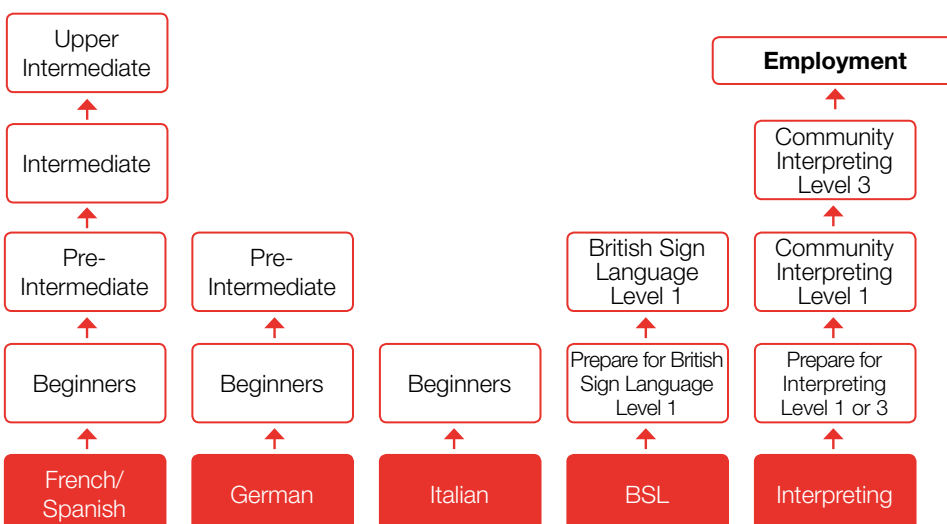

## CASE STUDY

### Amira Ali

Ascentis Level 3 Certificate  
in Community Interpreting

**Before I started the Community Interpreting course at Idea Store I was working part time and taking some short courses. One of my friends recommended the course and I thought OK why not as I would be helping the community. I would sometimes see people struggle with English and I wished I could help them so why not do something I enjoy as a profession and get paid as well.**

## Progression Route Language